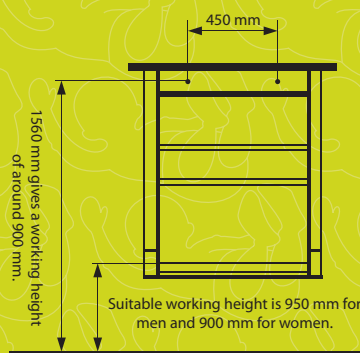

Dimensions:
Width 650 mm
Height 750 mm
Depth closed 200 mm
Depth open 740 mm

Putting Up

Robust should be put up on the wall using screws. A direction is enclosed. Suitable working height is 90 cm for women and 95 cm for men.